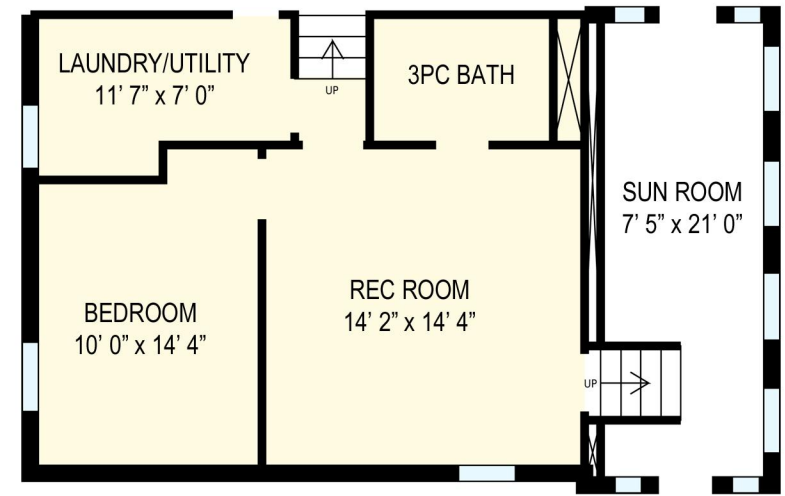

# 116 County Rd 16, Milford, ON

Total Exterior Area Above Grade 1268 sq. ft.

**Main Floor**  
Exterior Area 621 sq. ft.

**2nd Floor**  
Exterior Area 647 sq. ft.

**Lower Level**