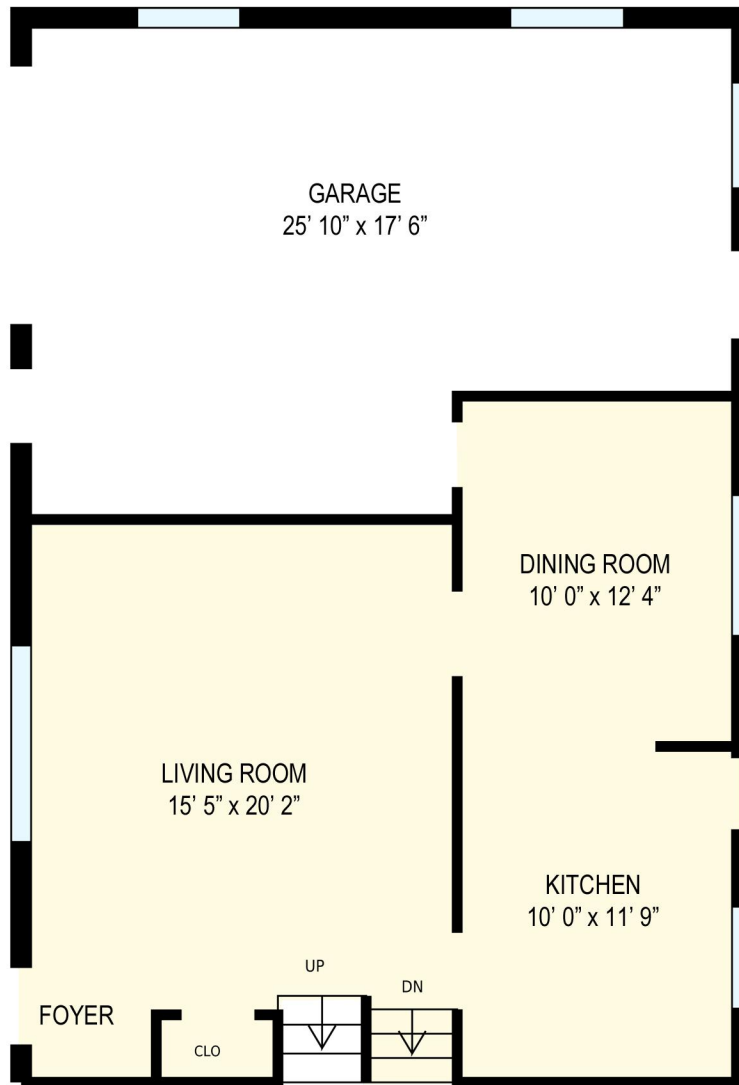

# 116 County Rd 16, Milford, ON

Total Exterior Area Above Grade 1268 sq. ft.

**Main Floor**  
Exterior Area 621 sq. ft.

**2nd Floor**  
Exterior Area 647 sq. ft.

**Lower Level**